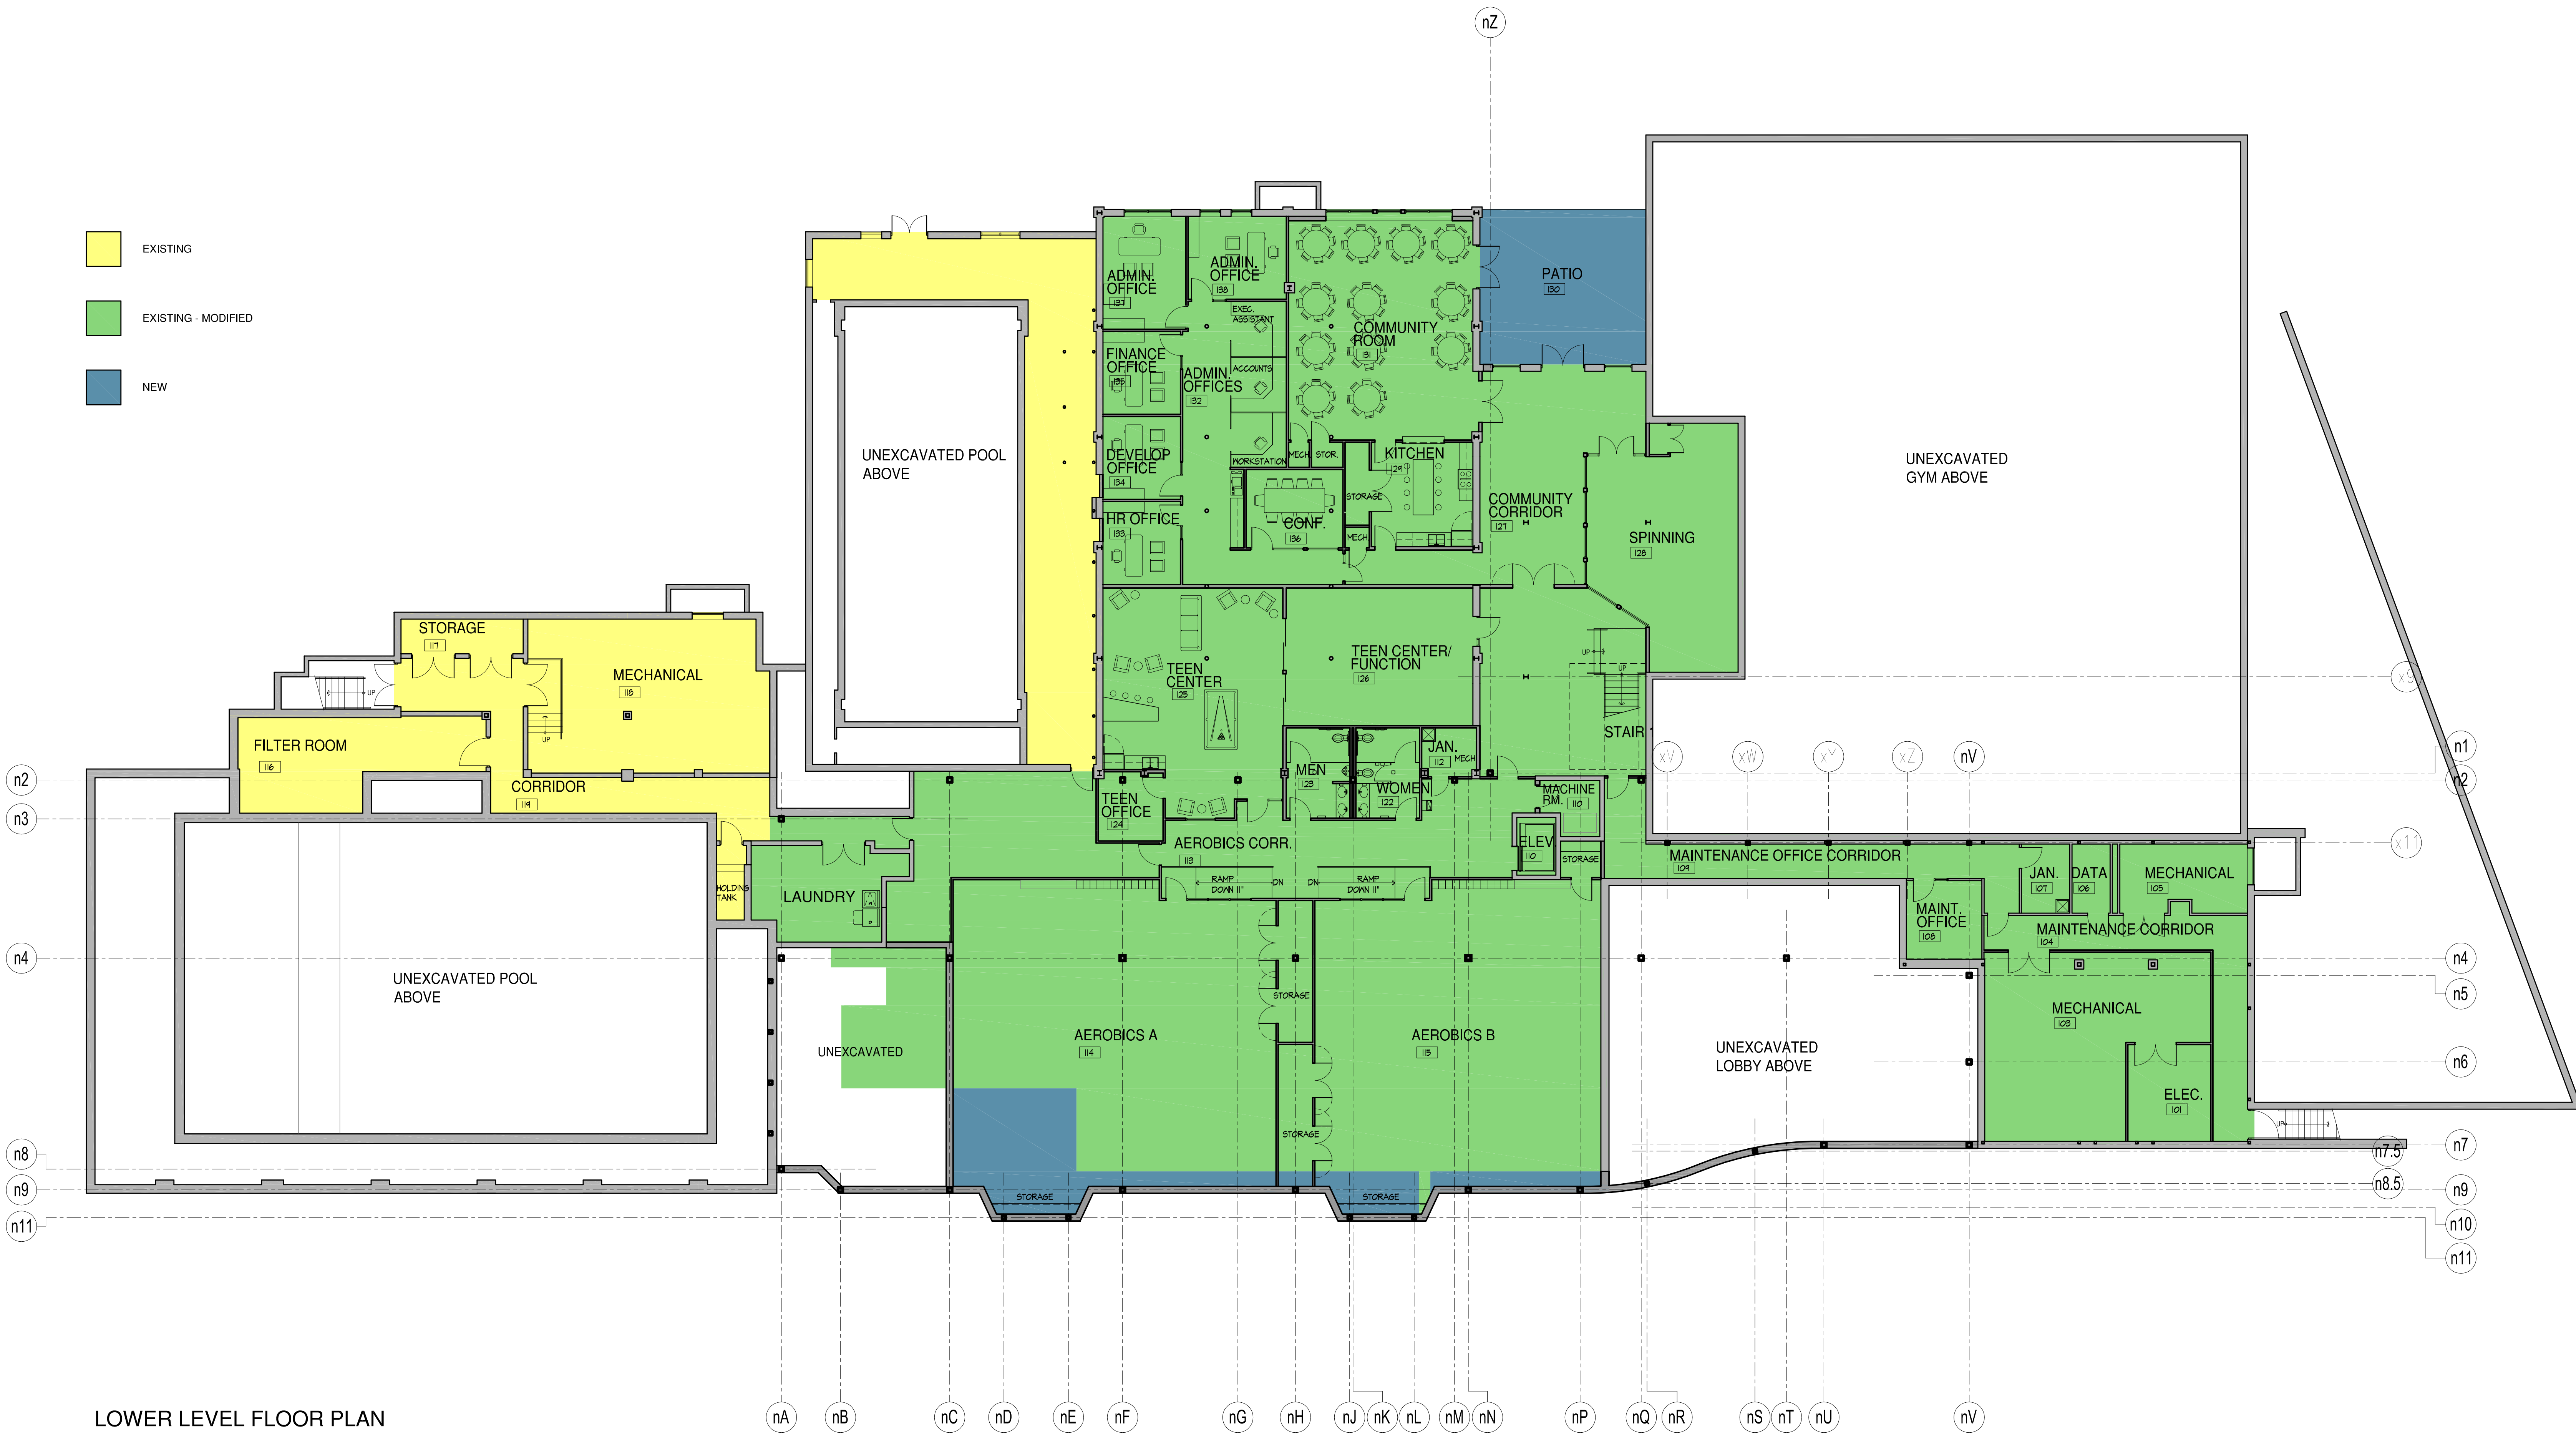

- EXISTING
- EXISTING - MODIFIED
- NEW

LOWER LEVEL FLOOR PLAN

OCEAN COMMUNITY YMCA

WESTERLY / PAWCATUCK BRANCH

95 HIGH STREET, WESTERLY, RHODE ISLAND