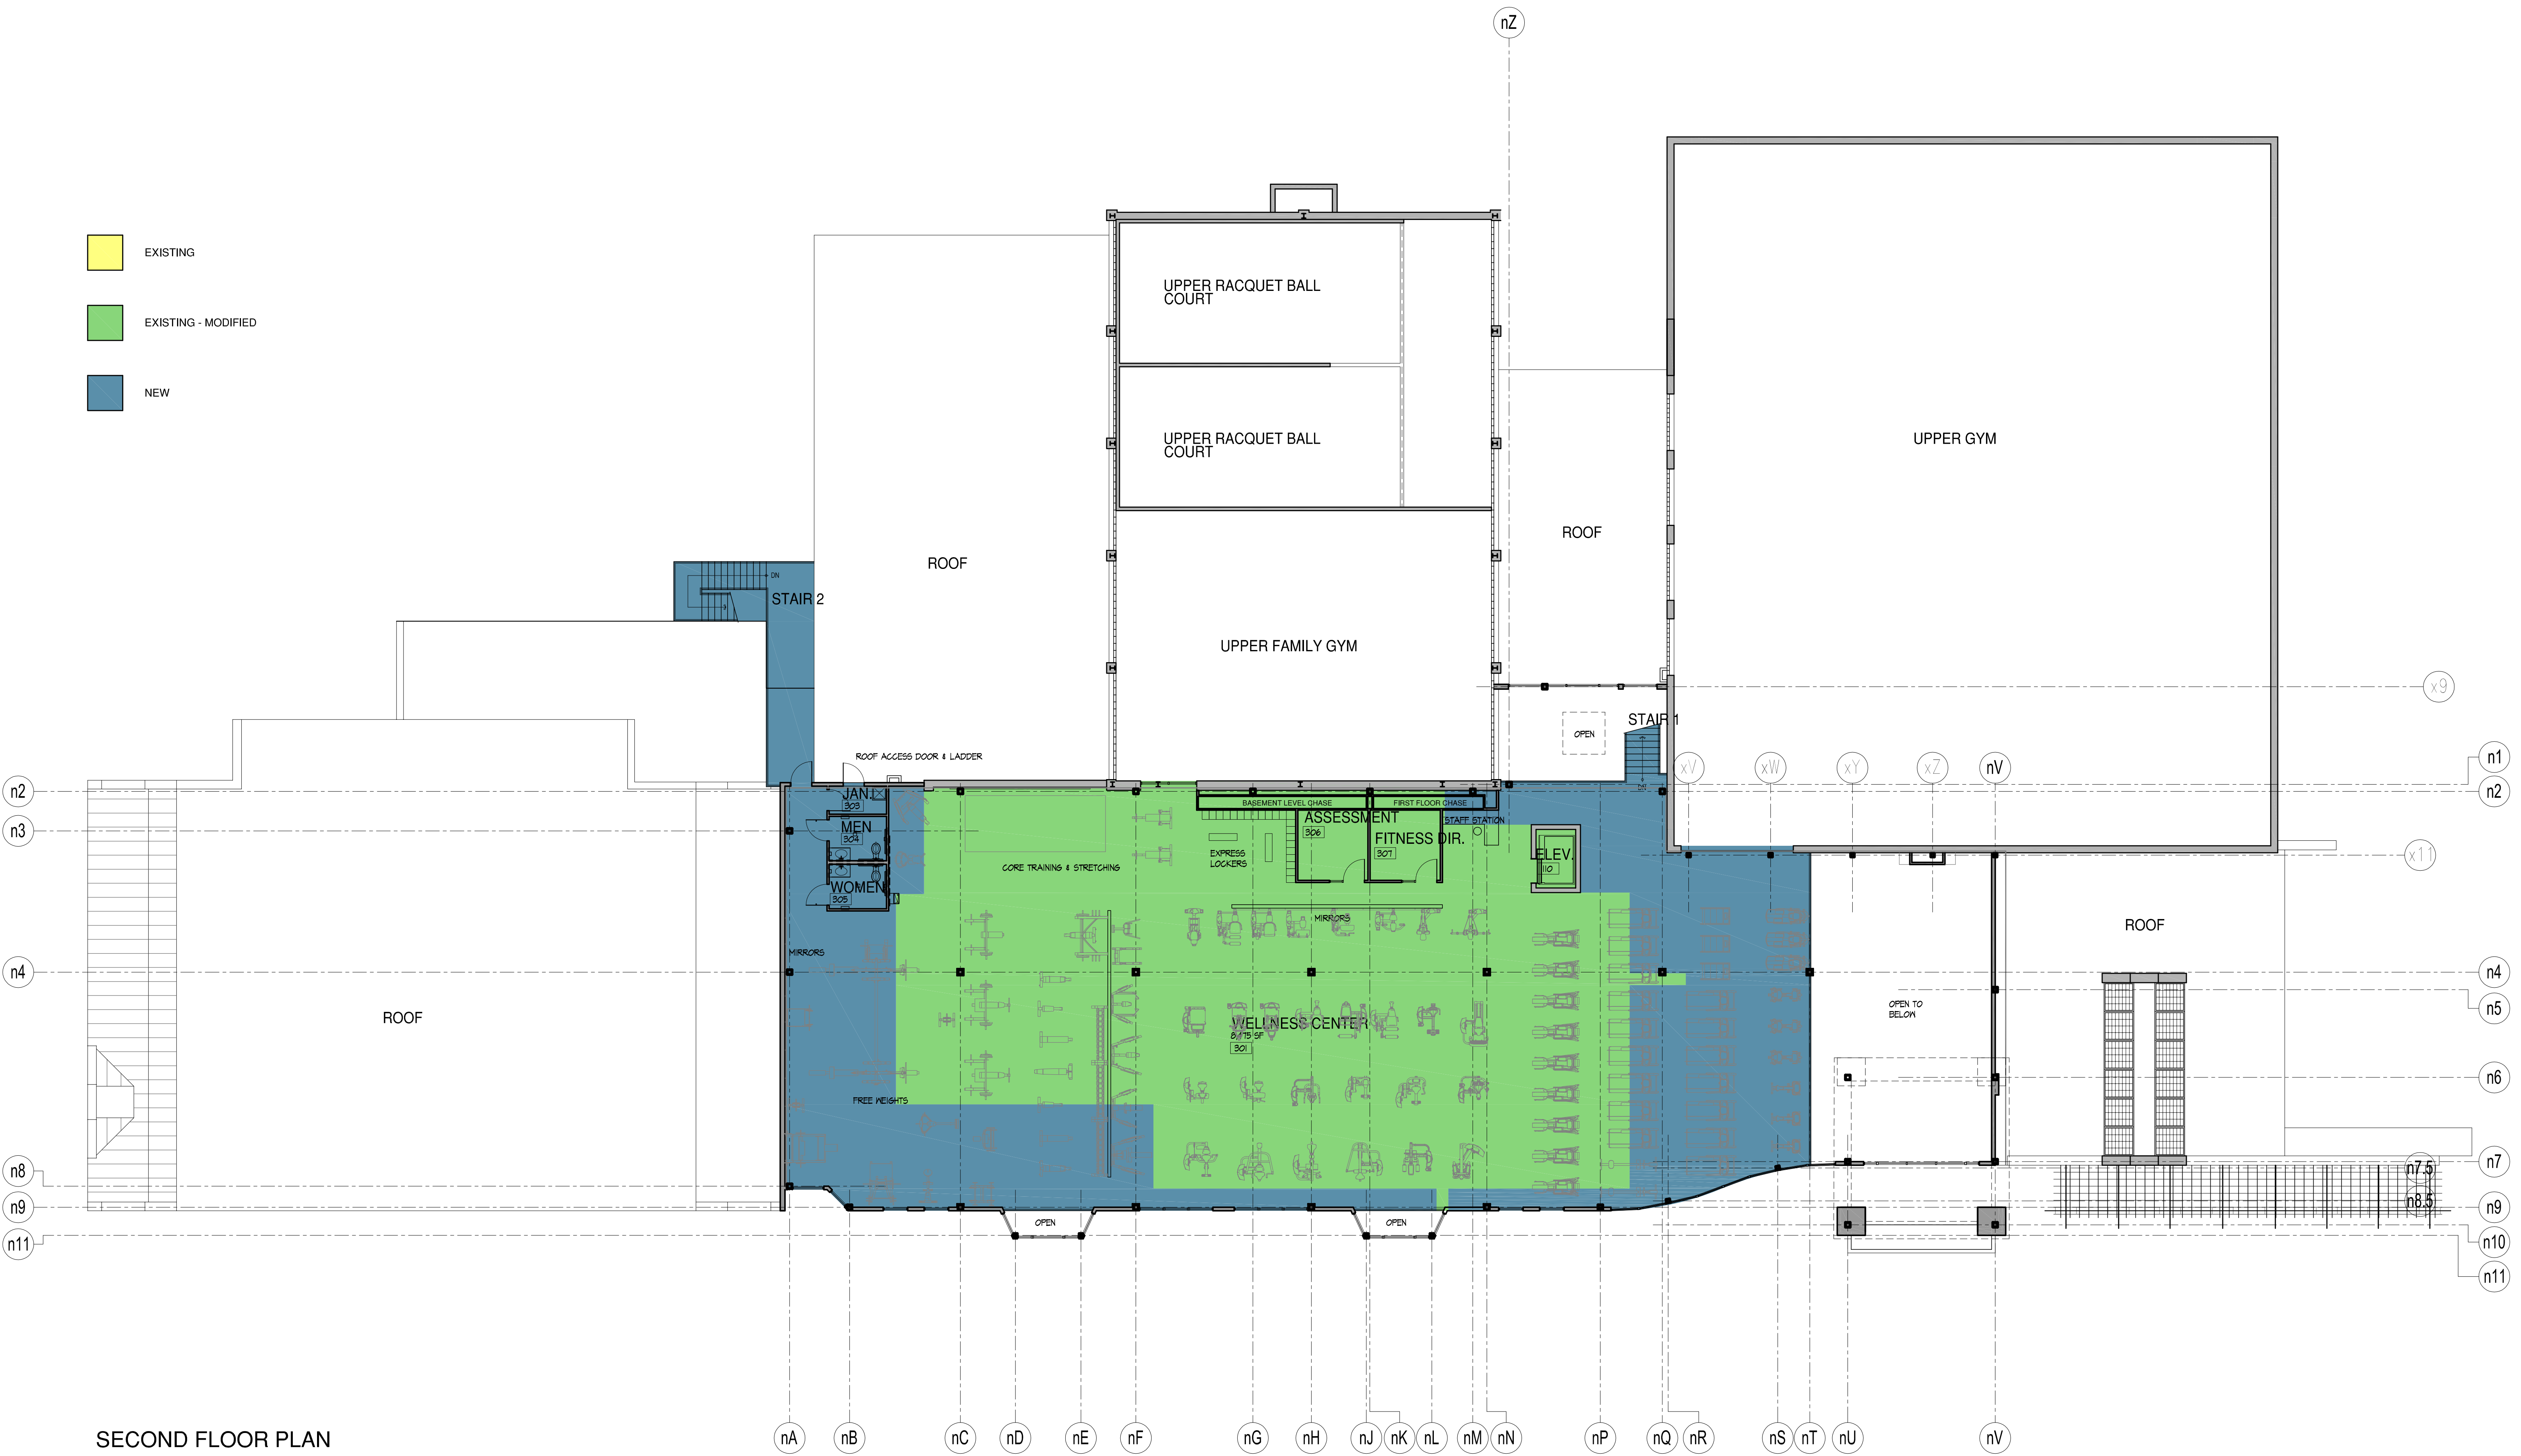

- EXISTING
- EXISTING - MODIFIED
- NEW

SECOND FLOOR PLAN

OCEAN COMMUNITY YMCA

WESTERLY / PAWCATUCK BRANCH

95 HIGH STREET, WESTERLY, RHODE ISLAND